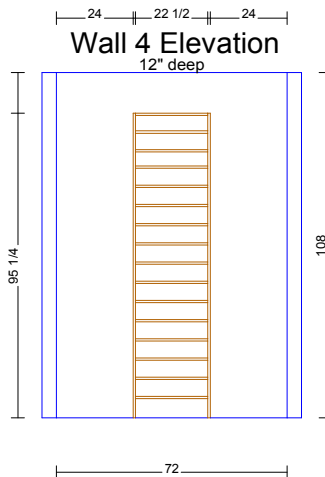

# Brooks - Reid Studios

(Shingle Residence - Master)

Page 2 of 2

FINISH: Sycamore

MATERIAL DEPTH: 12", 16"

DRAWER STYLE: Slab

KNOBS: C-3

CEILING HT: 108"

BASEBOARDS: 4 x 5/8"

INSTALL STYLE: WTW

**SpaceMan Home & Office**  
 3556 W T.C. Jester, Houston, TX 77018  
 Phone: 713.688.8808, Designer: David Linda

**Notes:**

Sheet 2 of 2

Date 02/06/06

\*\* ACCESSORIES: 1 Tie, 2 Belt, 2 Valet