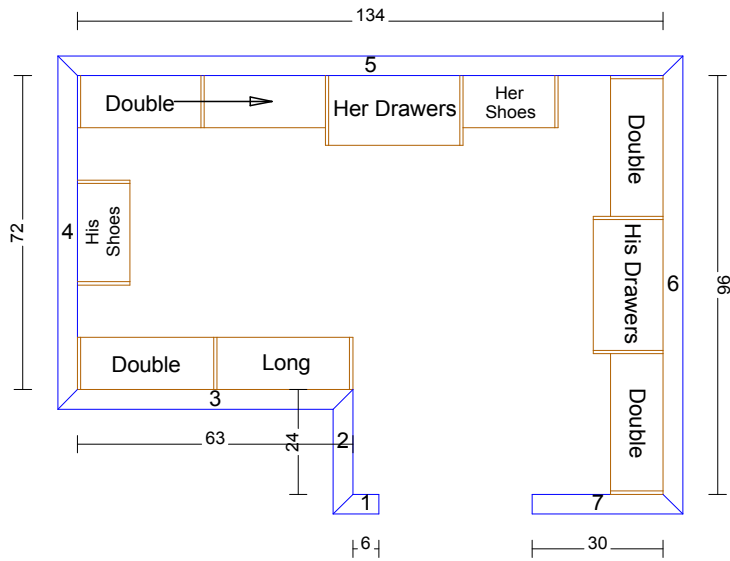

# Brooks - Reid Studios

(Shingle Residence - Master)

Page 2 of 2

FINISH: Sycamore

MATERIAL DEPTH: 12", 16"

DRAWER STYLE: Slab

KNOBS: C-3

CEILING HT: 108"

BASEBOARDS: 4 x 5/8"

INSTALL STYLE: WTW

**SpaceMan Home & Office**  
 3556 W T.C. Jester, Houston, TX 77018  
 Phone: 713.688.8808, Designer: David Linda

**Notes:**

Sheet 2 of 2

Date 02/06/06

\*\* ACCESSORIES: 1 Tie, 2 Belt, 2 Valet