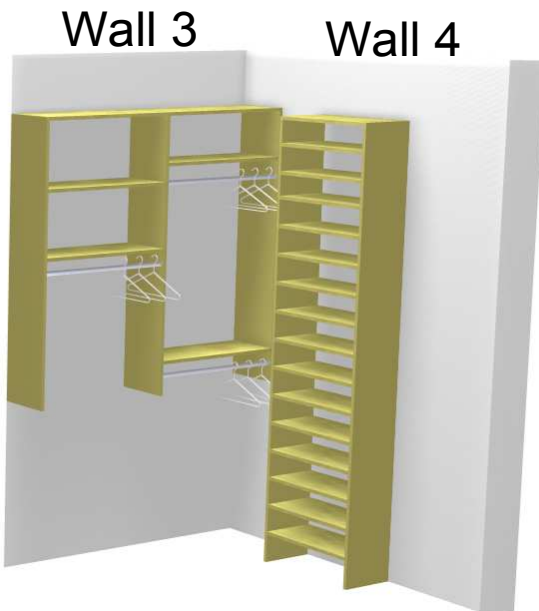

Brooks - Reid Studios

(Shingle Residence - Master)

Page 1 of 2

SpaceMan Home & Office

3556 W T.C. Jester, Houston, TX 77018

Phone: 713.688.8808, Designer: David Linda

Notes:

Sheet 1 of 2

Date 02/06/06