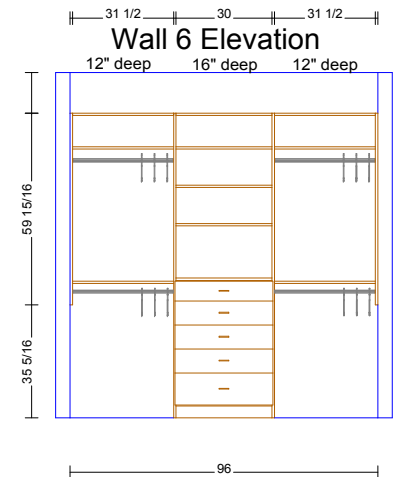

# Brooks - Reid Studios

(Shingle Residence - Master)

Page 2 of 2

FINISH: Sycamore

MATERIAL DEPTH: 12", 16"

DRAWER STYLE: Slab

KNOBS: C-3

CEILING HT: 108"

BASEBOARDS: 4 x 5/8"

INSTALL STYLE: WTW

**SpaceMan Home & Office**  
 3556 W T.C. Jester, Houston, TX 77018  
 Phone: 713.688.8808, Designer: David Linda

**Notes:**

Sheet 2 of 2

Date 02/06/06

\*\* ACCESSORIES: 1 Tie, 2 Belt, 2 Valet