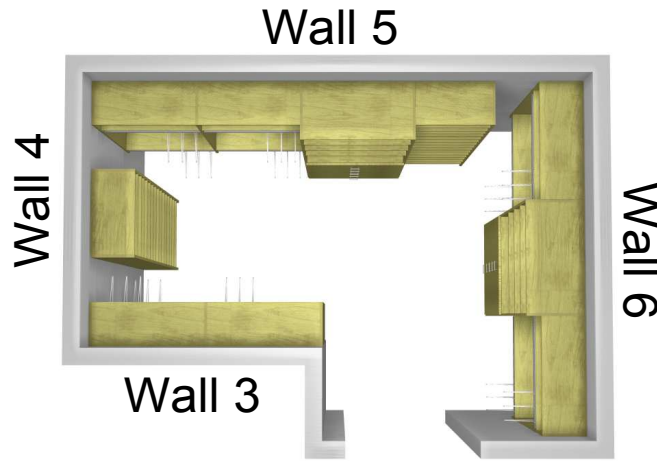

Brooks - Reid Studios

(Shingle Residence - Master)

Page 1 of 2

SpaceMan Home & Office

3556 W T.C. Jester, Houston, TX 77018

Phone: 713.688.8808, Designer: David Linda

Notes:

Sheet 1 of 2

Date 02/06/06