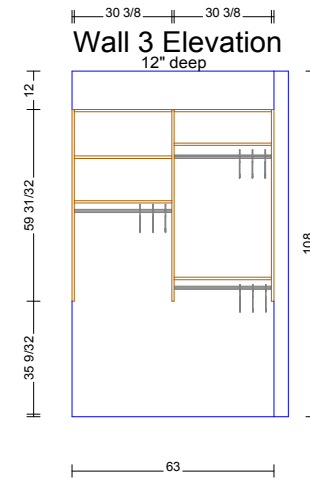

# Brooks - Reid Studios

(Shingle Residence - Master)

Page 2 of 2

FINISH: Sycamore

MATERIAL DEPTH: 12", 16"

DRAWER STYLE: Slab

KNOBS: C-3

CEILING HT: 108"

BASEBOARDS: 4 x 5/8"

INSTALL STYLE: WTW

**SpaceMan Home & Office**  
 3556 W T.C. Jester, Houston, TX 77018  
 Phone: 713.688.8808, Designer: David Linda

**Notes:**

Sheet 2 of 2

Date 02/06/06

\*\* ACCESSORIES: 1 Tie, 2 Belt, 2 Valet