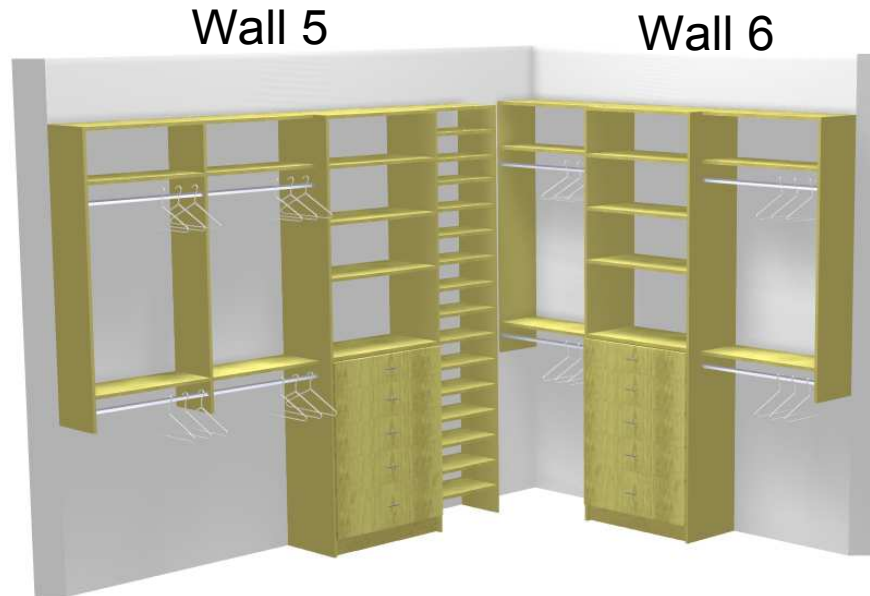

Brooks - Reid Studios

(Shingle Residence - Master)

Page 1 of 2

SpaceMan Home & Office

3556 W T.C. Jester, Houston, TX 77018

Phone: 713.688.8808, Designer: David Linda

Notes:

Sheet 1 of 2

Date 02/06/06