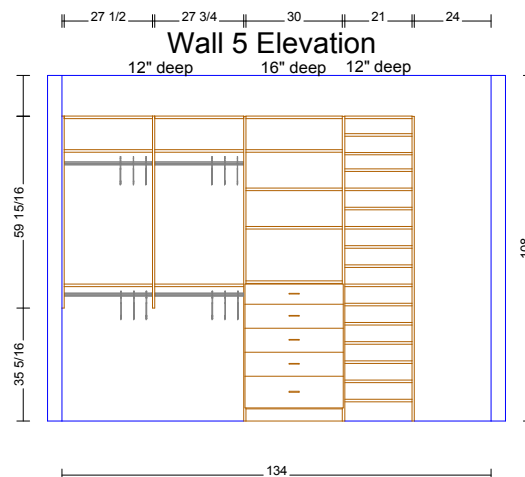

# Brooks - Reid Studios

(Shingle Residence - Master)

Page 2 of 2

FINISH: Sycamore

MATERIAL DEPTH: 12", 16"

DRAWER STYLE: Slab

KNOBS: C-3

CEILING HT: 108"

BASEBOARDS: 4 x 5/8"

INSTALL STYLE: WTW

**SpaceMan Home & Office**  
 3556 W T.C. Jester, Houston, TX 77018  
 Phone: 713.688.8808, Designer: David Linda

**Notes:**

Sheet 2 of 2

Date 02/06/06

\*\* ACCESSORIES: 1 Tie, 2 Belt, 2 Valet